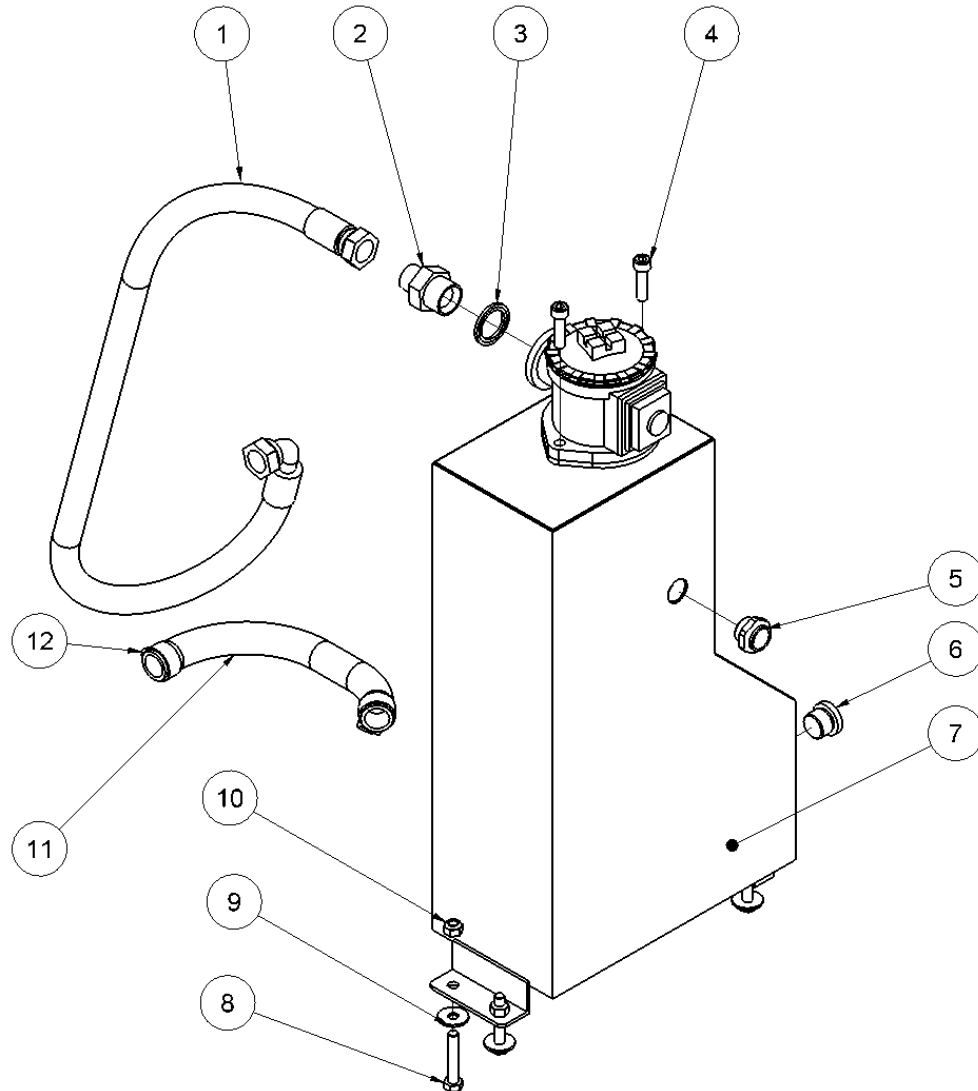

HPP18V FLEX spare parts list

From serial number 1443

Fig. 3

Pos.	Part No.	Description	Pcs.
1	7421063	Fitting 1/2"x1/2" BSP	4
2	7621647	Shoulder bolt $\varnothing 10/M8 \times 12$ <i>Loctite 638 - 20 Nm</i>	1
3	7621648	Disc spring $\varnothing 10.2/\varnothing 20 \times 0.8$	1
4	8621658	Screw M5x8 <i>Loctite 638</i>	1
5	7621606	Retaining ring A17	1
6	7521609	O-ring 17x2 mm	1
7	7621809	Washer 10x30x2	1
8	8221650	Eccentric plate	1
9	7621649	Nylon washer $\varnothing 10.5/30/2.5$	2
10	7621651	Disc spring $\varnothing 8.2/\varnothing 20 \times 1.0$	1
11	8221731	Valve block	1
12	7621050	Roll pin $\varnothing 5 \times 14$	3
13	7621037	Pipe plug 1/8" <i>Loctite 542</i>	3
14	7621044	Screw M8x16	4
15	7521608	O-ring 13x2 mm	1
16	7621607	Retaining ring AV17	1
17	8221605	Spool	1
18	7721094	Lever ON/OFF <i>Loctite 243</i>	1
19	7521072	Seal ring 1/2"	6
20	7621029	Nut M6	1
21	9921656	Screw M5	1
22	9921657	Cable clamp	1
23	8221652	Screw	1
24	7621653	Screw M6x12 <i>Loctite 243</i>	2
25	8221655	Cable plate	1
26	7421587	Pressure relief valve 40 Nm	1
28	7621323	Threaded plug 1/8" w/seal	1
29	7401142	Q.R. coupling 1/2" BSP female	1
30	7401141	Q.R. coupling 1/2" BSP male	1
31	7421733	Check valve	1
32	7421735	Hose fitting 3/8"x1/2" <i>Loctite 542</i>	1
33	7421734	Hose fitting 3/8"x1/8" <i>Loctite 542</i>	1
34	7421740	Hose clip 3/8"	2
35	9021739	Hose 3/8"	1
36	9022063	Throttle cable complete	1
-	2121742	Valve block complete HPP18V	1

HPP18V FLEX spare parts list

From serial number 1443

Fig. 4

Pos.	Part No.	Description	Pcs.
1	8721583	Cooler pressure hose	1
2	7421582	Fitting 1/2"x3/4"	1
3	7521118	Seal ring 3/4"	1
4	7621045	Screw M8x30 <i>Loctite 243</i>	2
5	7721099	Sight glass 1/2" w/seal	1
6	7621075	Threaded plug 1/2" w/seal	1
7	8221325	Hydraulic tank HPP18	1
8	7621049	Screw M8x45	4
9	7621035	Washer M8	4
10	7621010	Lock nut M8	4
11	9021479	Suction hose	1
12	7421082	Hose clip 3/4"	2