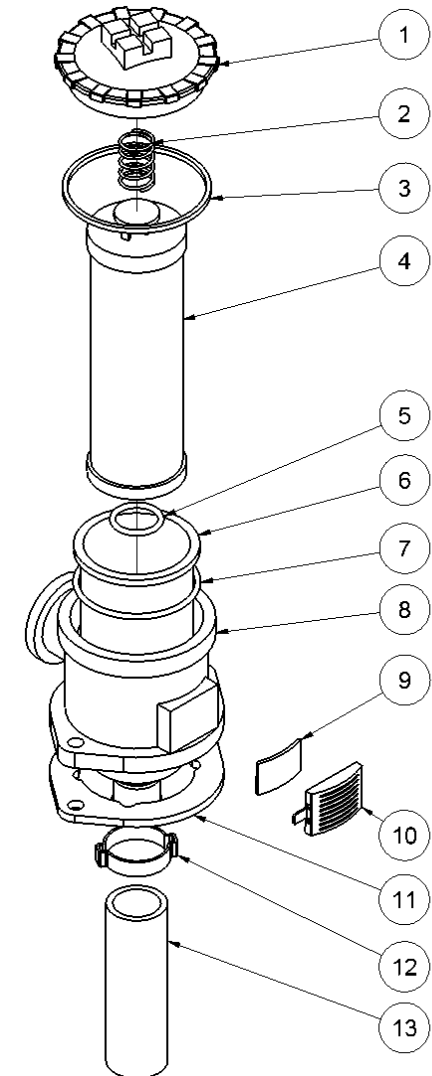

HPP18V FLEX spare parts list

From serial number 1443

NEW TYPE

Pos.	Part No.	Description	Pcs.
1	9421189	Filter cover	1
2	9421193	Filter spring	1
3	9421502	Seal f/filter cover <i>Also included in 9421188</i>	1
4	9421190	Filter element	1
5	-	O-ring ø3x22 <i>Included in 9421188</i>	1
6	-	Filter cup	1
7	-	O-ring ø3x60 <i>Included in 9421188</i>	1
8	-	Filter housing	1
9	9421191	Ventilation filter <i>Old type</i>	1
9	9422041	Ventilation filter <i>New type</i>	1
10	9421192	Cover f/ventilation filter <i>Old type</i>	1
10	9422042	Cover f/ventilation filter <i>New type</i>	1
11	-	Seal <i>Included in 9421188</i>	1
12	7621789	Hose clamp	1
13	9022043	Filter hose	1
-	9421188	Seal kit filter <i>Pos. 3, 5, 7 and 11</i>	1
-	8421092	Filter complete <i>Pos. 1-13</i>	1

OLD TYPE