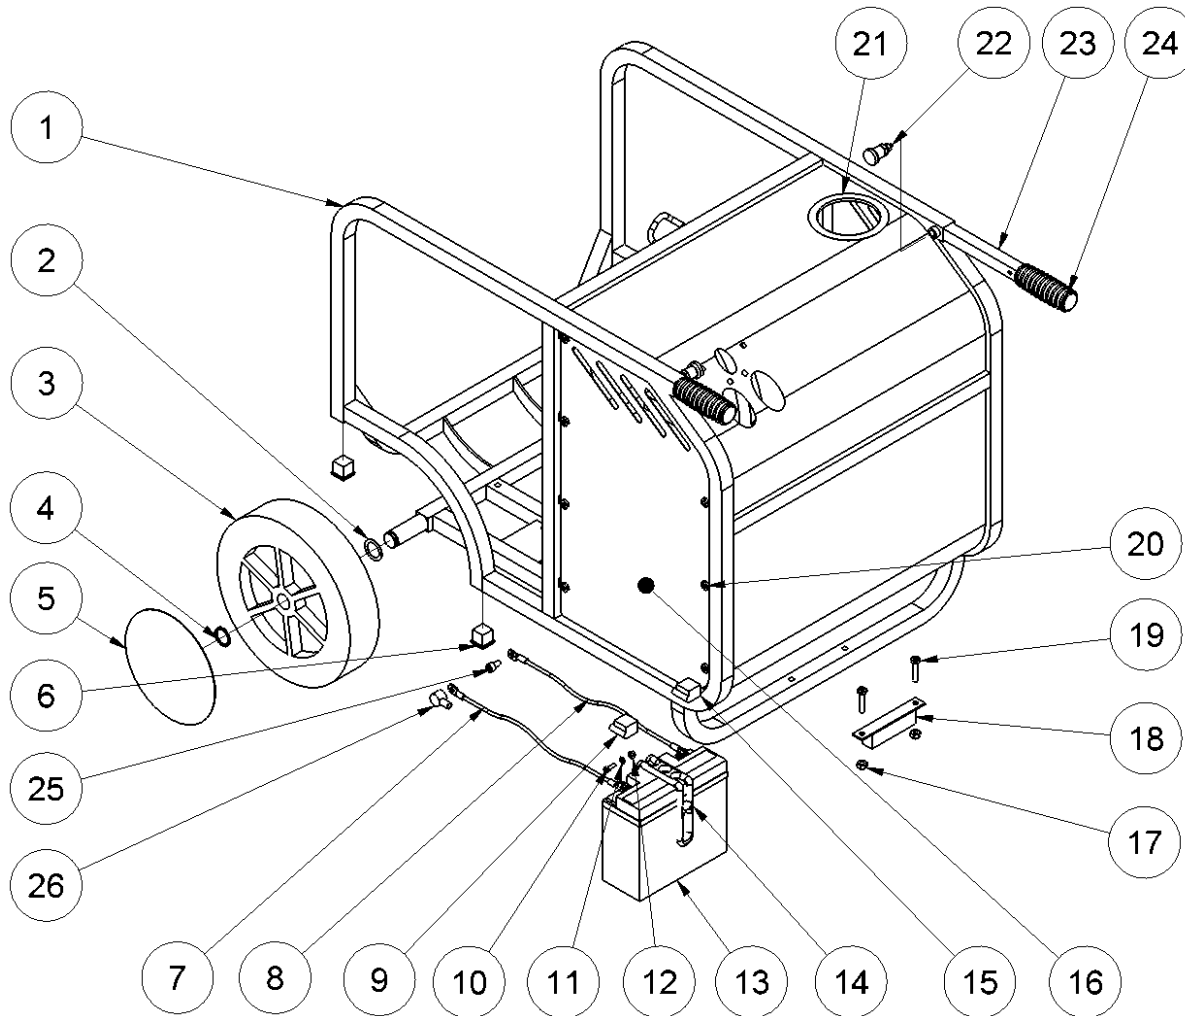

HPP18V FLEX spare parts list

From serial number 1443

Fig. 1

Pos.	Part No.	Description	Pcs.
1	8221186	Chassis complete HPP18	1
2	7621100	Shim ring 25/35/1 mm	2
3	7721139	Wheel HPP13/18	2
4	7621098	Retaining ring 25x2	2
5	7721140	Wheel cover	2
6	7721125	Tube plug 25x25	4
7	9021564	Cable red w/cable terminal	1
8	9021565	Cable black w/cable terminal	1
9	7721196	Cover (battery)	1
10	-	Screw (incl. in 7321194)	2
11	-	Washer (incl. in 7321194)	2
12	-	Nut (incl. in 7321194)	2
13	7321194	Battery 12V/17Amp	1
14	7721198	Rubber strap	1
15	7721195	Cover (battery)	1
16	8221187	Side cover set HPP18	1
17	7621010	Lock nut M8	2
18	8721095	Rubber foot	1
19	7621046	Screw M8x35	2
20	7621042	Screw M8x10	14
21	9021563	Rubber band	1
22	7721197	Bolt <i>Loctite 243</i>	2
23	9022430	Pull-out handle w/rubber grip	2
24	-	Rubber grip (incl. In 9022430)	-
25	7631395	Screw M8x14	1
26	7721950	Cover (battery)	1