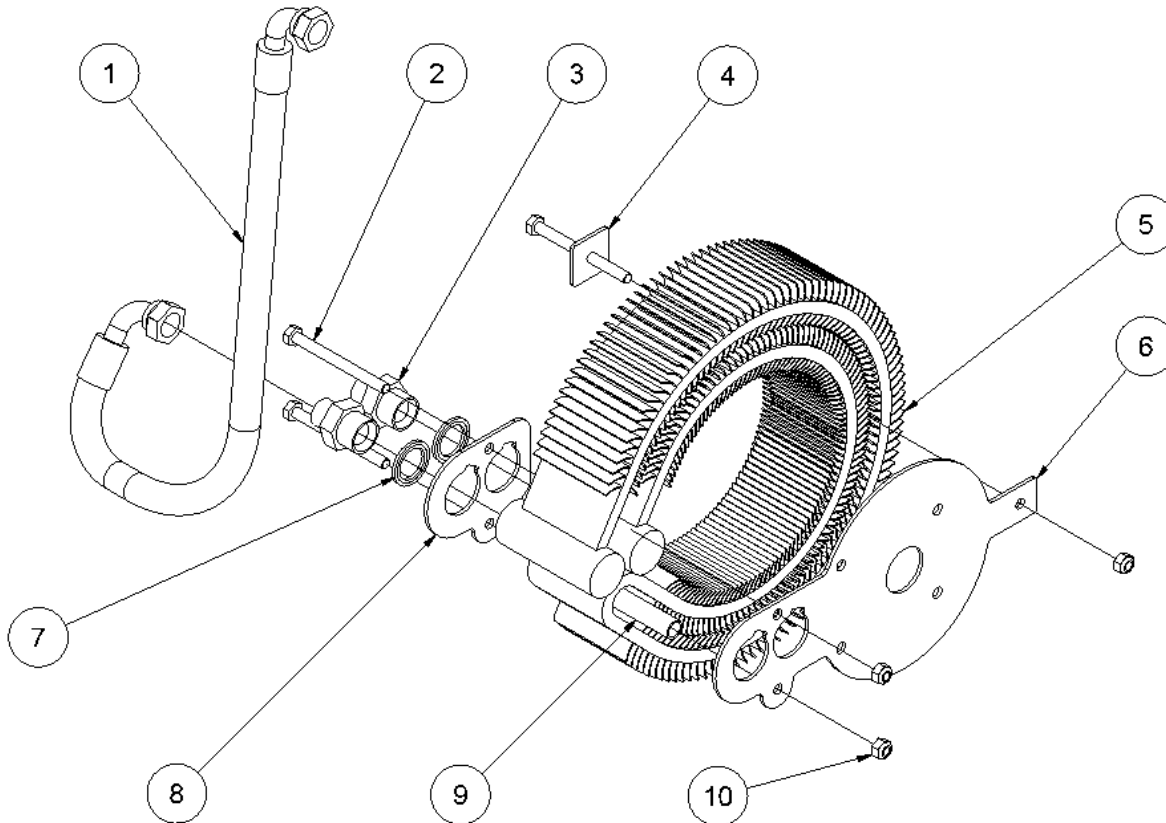

HPP18V FLEX spare parts list

From serial number 1443

Fig. 5

NEW TYPE

Pos.	Part No.	Description	Pcs.
1	9421189	Filter cover	1
2	9421193	Filter spring	1
3	9421502	Seal f/filter cover <i>Also included in 9421188</i>	1
4	9421190	Filter element	1
5	-	O-ring ø3x22 <i>Included in 9421188</i>	1
6	-	Filter cup	1
7	-	O-ring ø3x60 <i>Included in 9421188</i>	1
8	-	Filter housing	1
9	9421191	Ventilation filter <i>Old type</i>	1
9	9422041	Ventilation filter <i>New type</i>	1
10	9421192	Cover f/ventilation filter <i>Old type</i>	1
10	9422042	Cover f/ventilation filter <i>New type</i>	1
11	-	Seal <i>Included in 9421188</i>	1
12	7621789	Hose clamp	1
13	9022043	Filter hose	1
-	9421188	Seal kit filter <i>Pos. 3, 5, 7 and 11</i>	1
-	8421092	Filter complete <i>Pos. 1-13</i>	1

OLD TYPE

HPP18V FLEX spare parts list

From serial number 1443

Fig. 6

Pos.	Part No.	Description	Pcs.
1	8721584	Cooler pressure hose	1
2	7621047	Screw M8x90	3
3	7421582	Fitting 1/2"x3/4"	2
4	8221121	Plate	1
5	8321093	Cooler \varnothing 280-12	1
6	8221112	Bracket for cooler	1
7	7521118	Seal ring 3/4"	2
8	8221116	Plate	1
9	8221086	Distance pipe \varnothing 12x1.5	1
10	7621010	Lock nut M8	3
-	2121103	Cooler complete <i>Pos. 2, 4, 5, 6, 8, 9, 10</i>	1