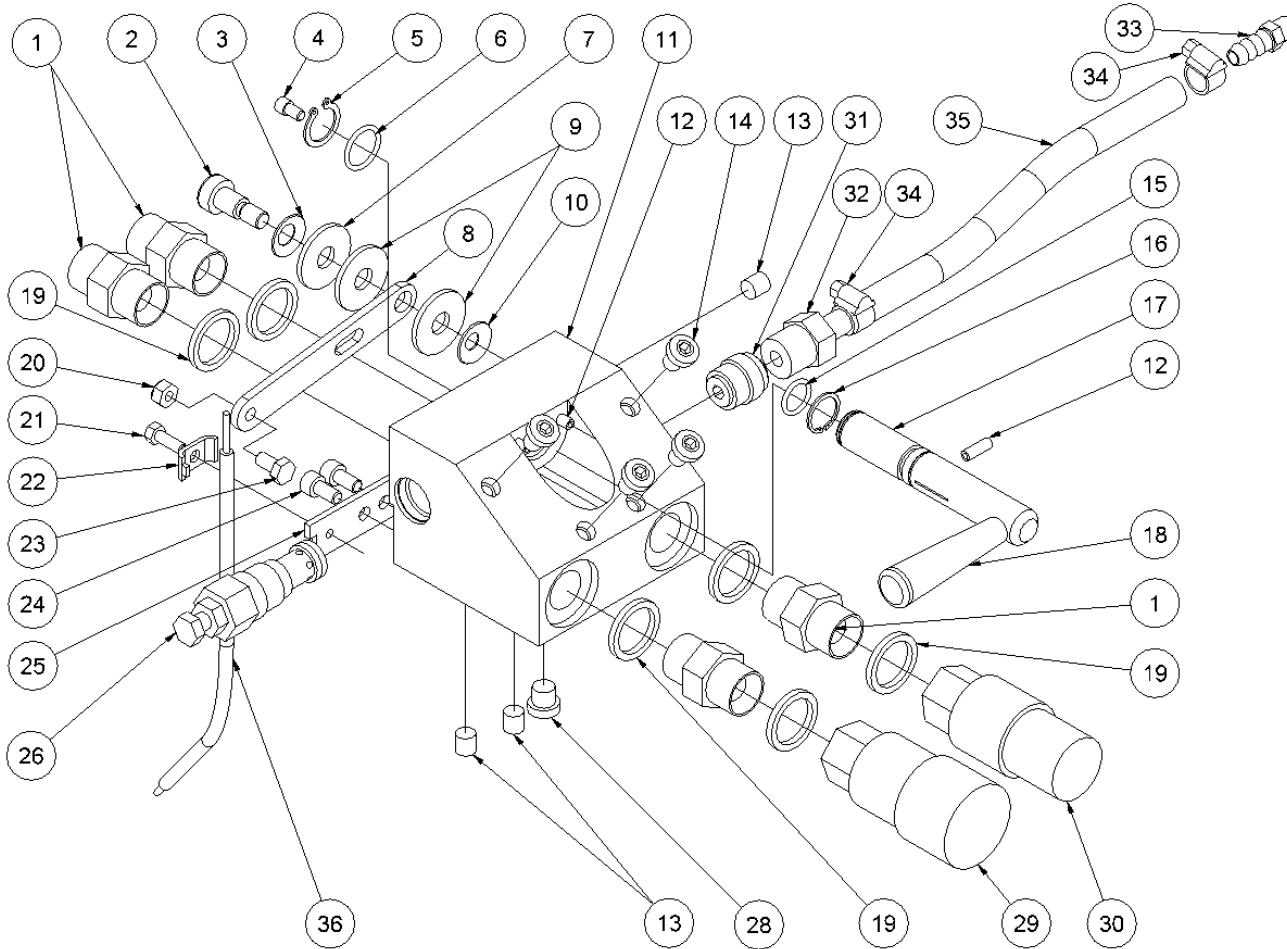

HPP18V FLEX spare parts list

From serial number 1443

Fig. 3

Pos.	Part No.	Description	Pcs.
1	7421063	Fitting 1/2"x1/2" BSP	4
2	7621647	Shoulder bolt $\varnothing 10/M8 \times 12$ <i>Loctite 638 - 20 Nm</i>	1
3	7621648	Disc spring $\varnothing 10.2/\varnothing 20 \times 0.8$	1
4	8621658	Screw M5x8 <i>Loctite 638</i>	1
5	7621606	Retaining ring A17	1
6	7521609	O-ring 17x2 mm	1
7	7621809	Washer 10x30x2	1
8	8221650	Eccentric plate	1
9	7621649	Nylon washer $\varnothing 10.5/30/2.5$	2
10	7621651	Disc spring $\varnothing 8.2/\varnothing 20 \times 1.0$	1
11	8221731	Valve block	1
12	7621050	Roll pin $\varnothing 5 \times 14$	3
13	7621037	Pipe plug 1/8" <i>Loctite 542</i>	3
14	7621044	Screw M8x16	4
15	7521608	O-ring 13x2 mm	1
16	7621607	Retaining ring AV17	1
17	8221605	Spool	1
18	7721094	Lever ON/OFF <i>Loctite 243</i>	1
19	7521072	Seal ring 1/2"	6
20	7621029	Nut M6	1
21	9921656	Screw M5	1
22	9921657	Cable clamp	1
23	8221652	Screw	1
24	7621653	Screw M6x12 <i>Loctite 243</i>	2
25	8221655	Cable plate	1
26	7421587	Pressure relief valve 40 Nm	1
28	7621323	Threaded plug 1/8" w/seal	1
29	7401142	Q.R. coupling 1/2" BSP female	1
30	7401141	Q.R. coupling 1/2" BSP male	1
31	7421733	Check valve	1
32	7421735	Hose fitting 3/8"x1/2" <i>Loctite 542</i>	1
33	7421734	Hose fitting 3/8"x1/8" <i>Loctite 542</i>	1
34	7421740	Hose clip 3/8"	2
35	9021739	Hose 3/8"	1
36	9022063	Throttle cable complete	1
-	2121742	Valve block complete HPP18V	1