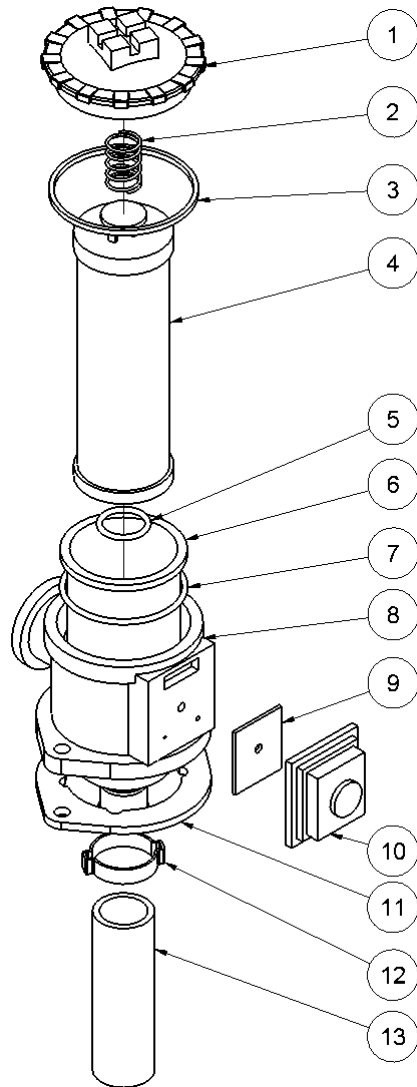

Fig. 6

HPP18V FLEX spare parts list

From serial number 1443

Fig. 5

NEW TYPE