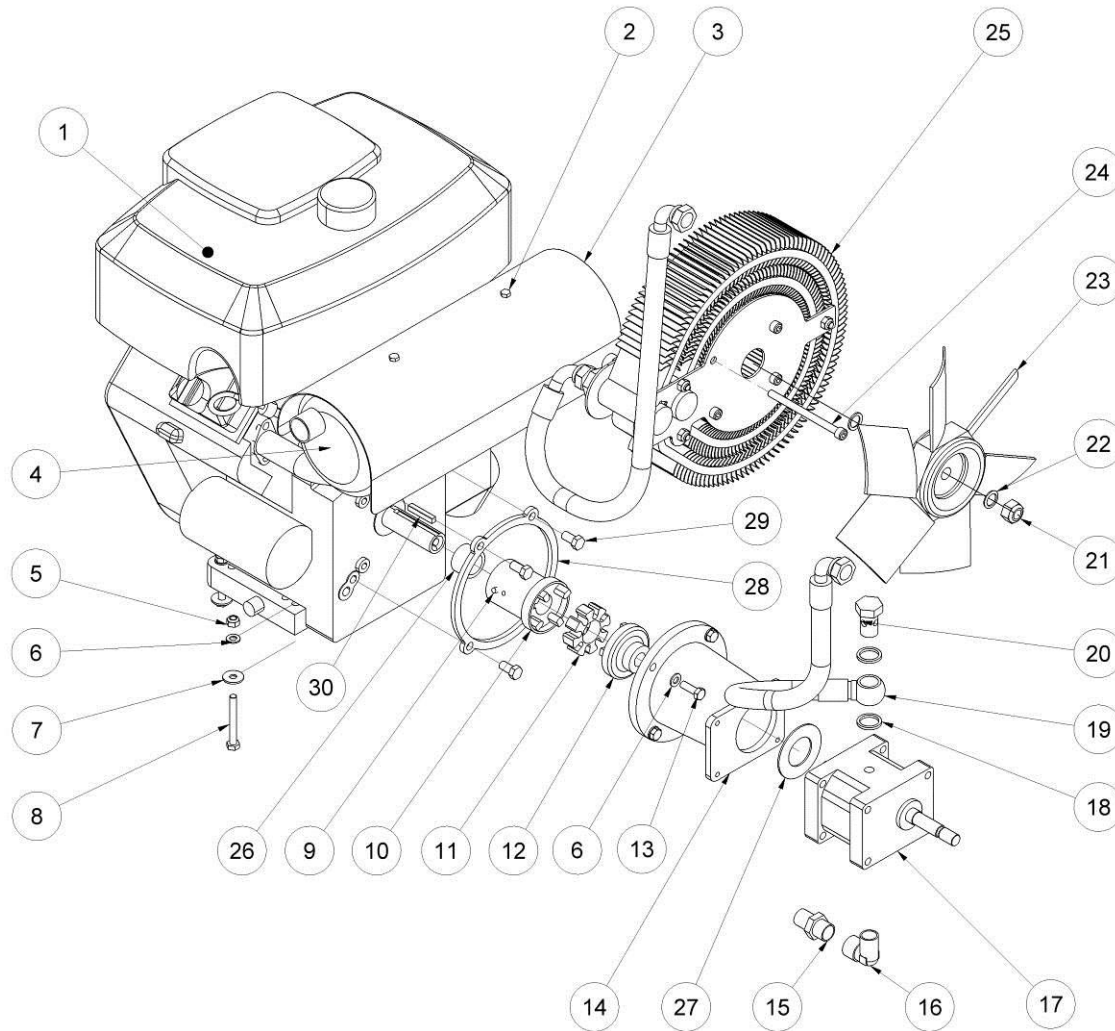

HPP18V FLEX spare parts list

From serial number 1443

Fig. 2

Pos.	Part No.	Description	Pcs.
1	7321057	Engine 18 HP Vanguard	1
2	7621040	Screw M6x10	2
3	8221337	Exhaust cover	1
4	8221478	Exhaust	1
5	7621010	Lock nut M8	4
6	7621171	Washer M8	8
7	7621035	Washer M8	4
8	7621048	Screw M8x65	4
9	7621032	Set screw M6x8 <i>Loctite 243 - 5 Nm</i>	1
10	7421066	Coupling engine part	1
11	7421083	Rubber coupling	1
12	7421067	Coupling pump <i>20 Nm</i>	1
13	7621038	Screw 5/16" UNFx25 <i>Loctite 243 - 20 Nm</i>	4
14	9023068	Coupling housing Kit <i>Pos. 14,28,29</i>	1
15	7421080	Hose fitting 3/4"x1/2" <i>Loctite 542</i>	1
16	7421060	Angle nipple 1/2" <i>Loctite 542</i>	1
17	7421016	Pump 12.5 ccm	1
-	9021667	Seal kit for hydraulic pump	1
18	7521072	Seal ring 1/2"	2
19	8721312	Pressure hose	1
20	7421062	Banjo bolt 1/2" <i>80 Nm</i>	1
21	7621111	Nut M14x1.5 <i>40 Nm</i>	1
22	7621117	Spring washer M14	2
23	8321561	Fan ø280-6	1
24	7621043	Screw M8x110 <i>Loctite 243 - 15 Nm</i>	4
25	2121103	Cooler complete <i>See fig. 6</i>	1
26	8221560	Distance piece	1
27	9922133	Centering washer	1
28	8223051	Guide ring <i>Incl. in 9023068</i>	1
29	9931540	Screw <i>Incl. in 9023068</i>	4
30	7621480	Shaft Key	1